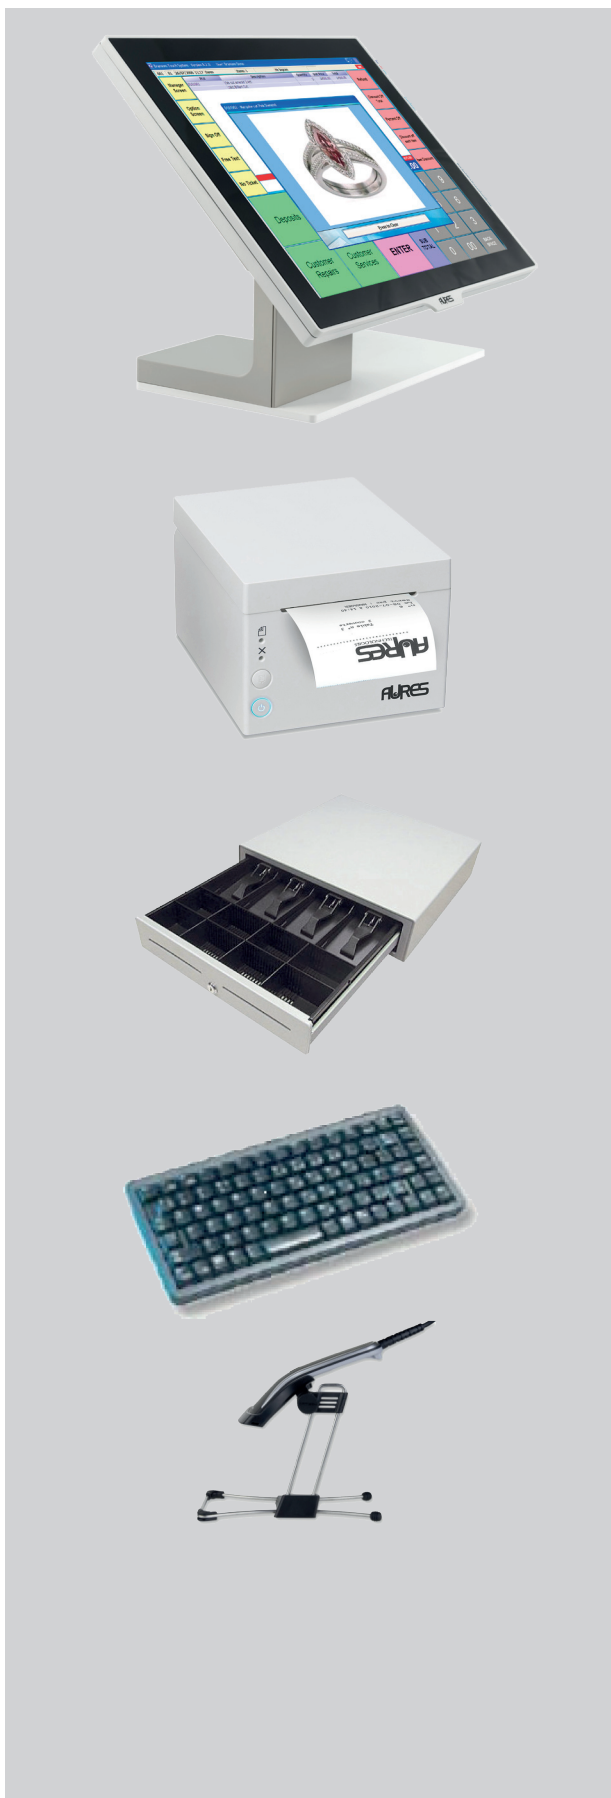

### Till/Screen, 15" format

Width	360.1mm
Depth	171.5mm
Height	316.1mm

### Receipt Printer, ODP 333

Width	135mm
Depth	165mm
Height	106mm

### Cash drawer

Width	410mm
Depth	415mm
Height	110mm

### Keyboard & Mouse (typical area to be allowed)

Width	600mm
Depth	200mm